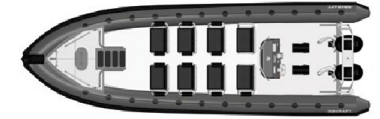

RIBCRAFT 12.5m PRO: Standard Features. Including the following items:

- Overall Length: 12.5 Metres.
- Overall Beam: 3.5 Metres.
- Commercial Specification Ribcraft deep V hull (GRP).
- Commercial Specification 1500 gsm Orca 866 Hypalon inflation tubes with colour of choice.
- 11 x Over Pressure Release Valves, One per chamber.
- Heavy Duty 'D' section rubbing strake fendering.
- Anti-slip decking finish.
- External tube looped lifelines, with 'D' ring tube patches.
- Under deck trunking system for all cables.
- Aft deck water collection sump.
- Elephant trunk style deck drainer 4" minimum.
- Stainless steel bow winch eye strong point and transom mounted towing eyes.
- Anchor locker, hatch and deck tie off cleat.
- Foot pump and emergency tube repair kit.

Package Layout 1

Includes:

- Standard Equipment.
- Touring double console with access hatch, windscreen and surrounding stainless steel grab rail.
- Capacity for up to 12 passengers either one person jockey seats or bench seating configuration
- Heavy-duty stainless steel double A-frame.
- Twin Seastar Hydraulic Steering System.
- Twin Installation Suzuki DF300 APXX.

Package Layout 2

Includes:

- Standard Equipment.
- Partially enclosed Cabin constructed from GRP with custom console configuration.
- Capacity for up to 12 passengers either one person jockey seats or bench seating configuration
- Heavy-duty stainless steel double A-frame.
- Twin Seastar Hydraulic Steering System.
- Twin Installation Suzuki DF300 APXX.

Package Layout 3

Includes:

- Standard Features.
- Fully enclosed Cabin constructed from GRP with custom console configuration.
- Capacity for up to 12 passengers either one person jockey seats or bench seating configuration.
- Heavy-duty stainless steel double A-frame.
- Twin Seastar Hydraulic Steering System.
- Twin Installation Suzuki DF350 APXX.