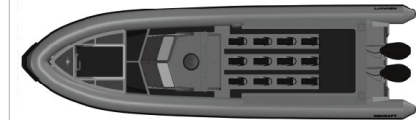

RIBCRAFT 12.5m PRO: Standard Features. Including the following items:

- Overall Length: 12.5 Metres.
- Overall Beam: 3.5 Metres.
- Commercial Specification Ribcraft deep V hull (GRP).
- Commercial Specification 1500 gsm Orca 866 Hypalon inflation tubes with colour of choice.
- 11 x Over Pressure Release Valves, One per chamber.
- Heavy Duty 'D' section rubbing strake fendering.
- Anti-slip decking finish.
- External tube looped lifelines, with 'D' ring tube patches.
- Under deck trunking system for all cables.
- Aft deck water collection sump.
- Elephant trunk style deck drainer 4" minimum.
- Stainless steel bow winch eye strong point and transom mounted towing eyes.
- Anchor locker, hatch and deck tie off cleat.
- Foot pump and emergency tube repair kit.

Package Layout 1

Includes:

- Standard Equipment.
- Touring double console with access hatch, windscreen and surrounding stainless steel grab rail.
- Capacity for up to 12 passengers either one person jockey seats or bench seating configuration
- Heavy-duty stainless steel double A-frame.
- Twin Seastar Hydraulic Steering System.
- Twin Installation Suzuki DF300 APXX.

Package Layout 2

Includes:

- Standard Equipment.
- Partially enclosed Cabin constructed from GRP with custom console configuration.
- Capacity for up to 12 passengers either one person jockey seats or bench seating configuration
- Heavy-duty stainless steel double A-frame.
- Twin Seastar Hydraulic Steering System.
- Twin Installation Suzuki DF300 APXX.

Package Layout 3

Includes:

- Standard Features.
- Fully enclosed Cabin constructed from GRP with custom console configuration.
- Capacity for up to 12 passengers either one person jockey seats or bench seating configuration.
- Heavy-duty stainless steel double A-frame.
- Twin Seastar Hydraulic Steering System.
- Twin Installation Suzuki DF350 APXX.